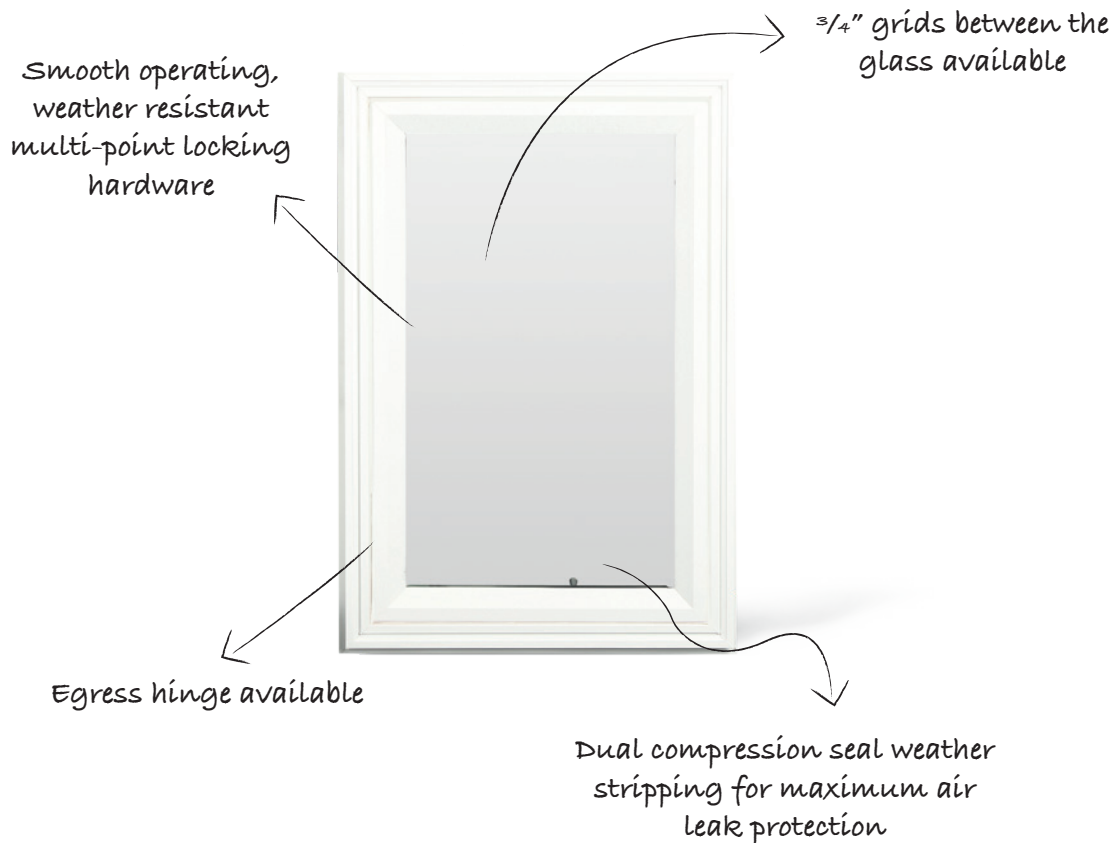

75 Series Vinyl Windows

Casement and Awning Window

High-Performance Features & Benefits

- Fusion-welded corners along with double wall frame provides added strength and insulation
- Pre-punched integral nail fin for easy installation
- Attractive brickmould exterior face with integral "J" channel blends with any architectural style
- Insect screen available (not intended as a safety screen to stop children from falling through an open window)
- $\frac{7}{8}$ ", 1- $\frac{1}{8}$ " or 2" SDL(simulated divided lite) available

Some typical casement/picture window grid patterns:

no grids

colonial

vertical

perimeter

diamond

Casement Window meets AAMA Grande 50 Performance and above.

Full family of Casement Awning, Direct Set Picture Window and Sash Set Picture Window

Sealed insulating glass with Duralite metal free insulating glass system maximizes thermal performance and reduces condensation. Available glass selection: Low E glass, obscure glass, tempered

glass, rain glass and gluechip glass. - 5/8" I-G Standard - 3/4" I-G Optional.