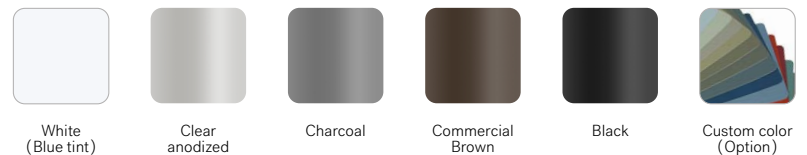

Add color with the **ELEMENT** door

The advantages of a patio door with aluminum cladding are undeniable: enhanced look, strength and durability. With its 5 trendy colors, Element allows you to personalize your door. Let your creativity run free to create the incredible decor you dream of.

Element patio door with **View** handle in oil rubbed bronze (Paint) finish

Element Patio Door

✕ OPENING PANEL ○ FIXED PANEL (EXTERIOR VIEW)

5' WIDTH	6' WIDTH	7' & 8' WIDTH	9' & 12' WIDTH	9' & 12' WIDTH	9' & 12' WIDTH	10' & 12' WIDTH
59 1/2" x 79 1/2" 58 1/2" x 81" 59 1/2" x 95 1/2"	71 1/2" x 79 1/2" 70 1/2" x 81" 71 1/2" x 95 1/2"	82 1/2" x 81" 83 1/2" x 95 1/2" 95 1/2" x 79 1/2" 94 1/2" x 81" 95 1/2" x 95 1/2"	105" x 79 1/2" 103 7/16" x 81" 105" x 95 1/2" 139 3/8" x 81"	107 3/16" x 79 1/2" 105 5/8" x 81" 107 3/16" x 95 1/2" 141 5/8" x 81"	107 3/8" x 79 1/2" 105 13/16" x 81" 141 7/8" x 81"	116 7/16" x 79 1/2" 114 1/2" x 81" 116 7/16" x 95 1/2" 140 1/2" x 79 1/2" 138 7/16" x 81" 140 1/2" x 95 1/2"

Colors

Five colors of exterior aluminium cladding at no additional cost!
Standard white PVC interior.

Spécifications

Materials

Hybrid patio door made of PVC with aluminum cladding and wood frame.

Frame Depth

5 3/4 to 11 3/4 in

Glazing

Double glazed—Low E on face 3 (ER 34)

Triple glazed—Low E on face 5 (ER 40, Option)

Standard

- Anodized aluminum sill cover
- Aluminium exterior jamb pocket cover

Options

- Integrated blinds
- Sidelites and transoms
- PVC Interior jamb pocket cover
- Low-E glazing with argon
- Triple glazing
- Tinted glass (bronze or gray)
- Keyed lock & keyed alike
- Foot lock
- Security bar
- Twin point lock (Zinc or stainless steel)
- Reinforced screen
- Interior jamb extensions, PVC clad wood, on 3 or 4 sides
- Aluminum sill extension
- Brick mould
- Drywall return
- Nailing fin